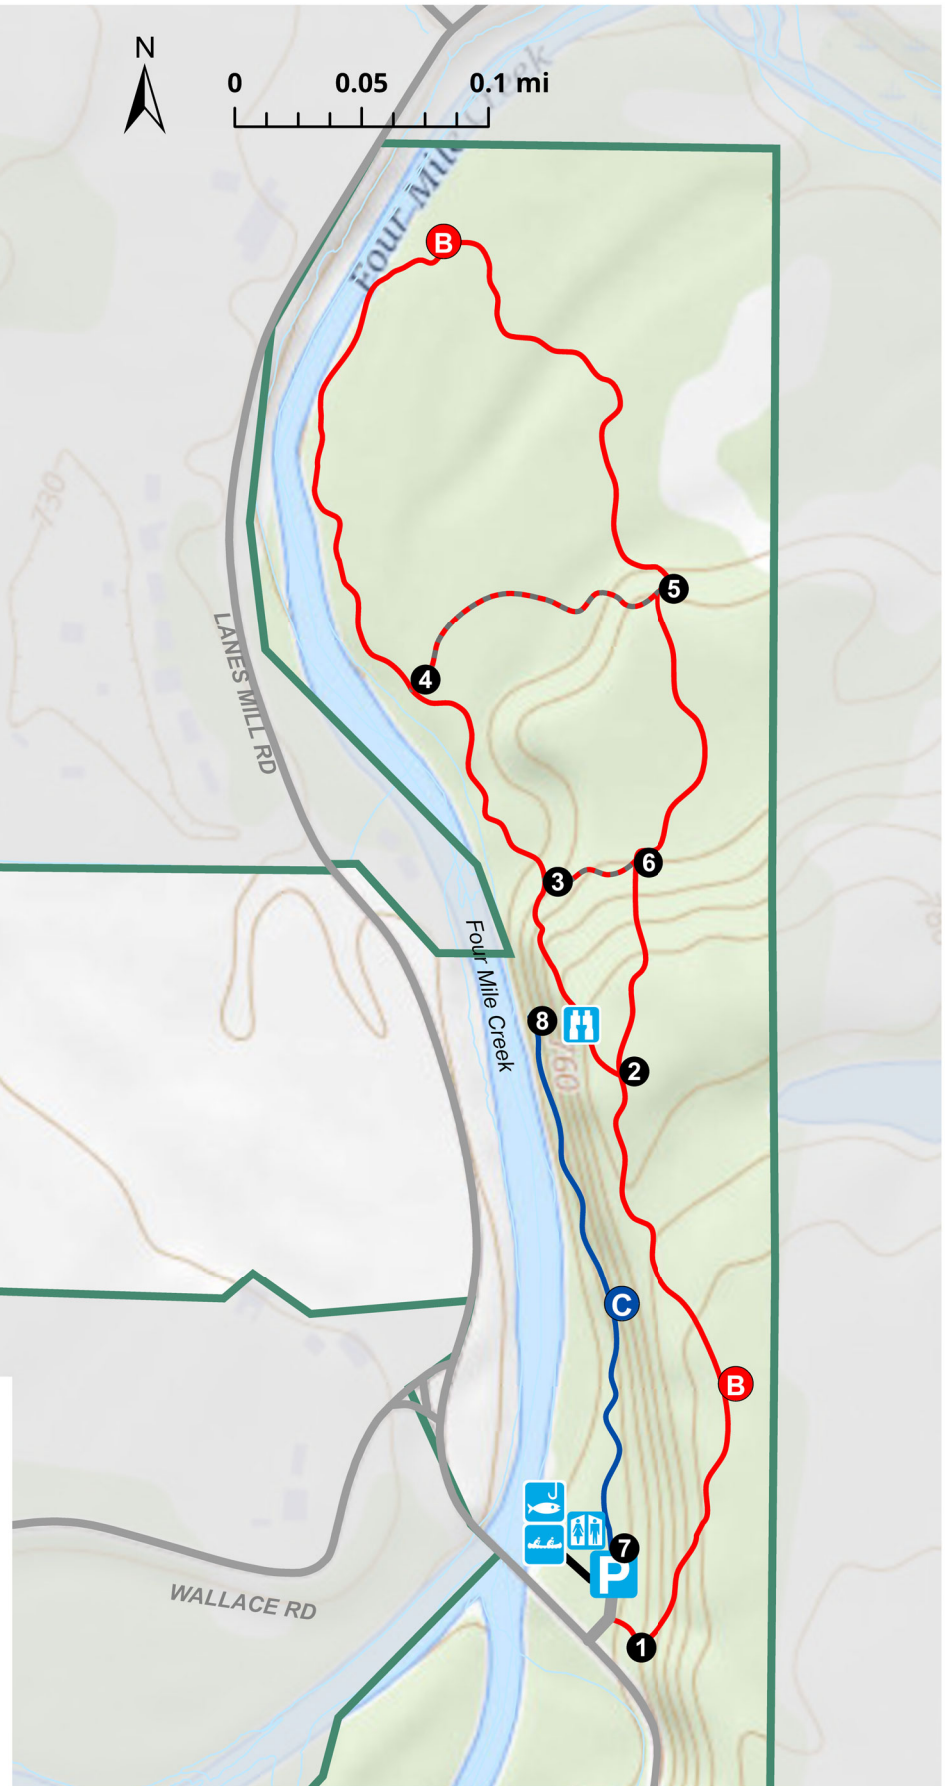

VICINITY MAP

Scan here to view this map in the OuterSpatial app!

***PRIMITIVE TRAILS**

- May feature:
- Muddy areas
 - Steep slopes

LEGEND

- Trail Intersection
- Park Entrance
- Roads
- Waterways
- MetroPark Boundary
- Parking
- Restroom (portable)
- Fishing Access
- Canoe/Kayak Launch
- Overlook

TRAILS

Symbol	Name	Length (miles)	Type
	Bluff Trail*	1.3	Loop
	Creek Trail*	0.2	Out & Back

Sycamore Bluffs MetroPark

3742 Lanes Mill Rd
Oxford, OH 45056

Park open daily 8am-dark
For information call (513) 867-5835
For emergency call 911