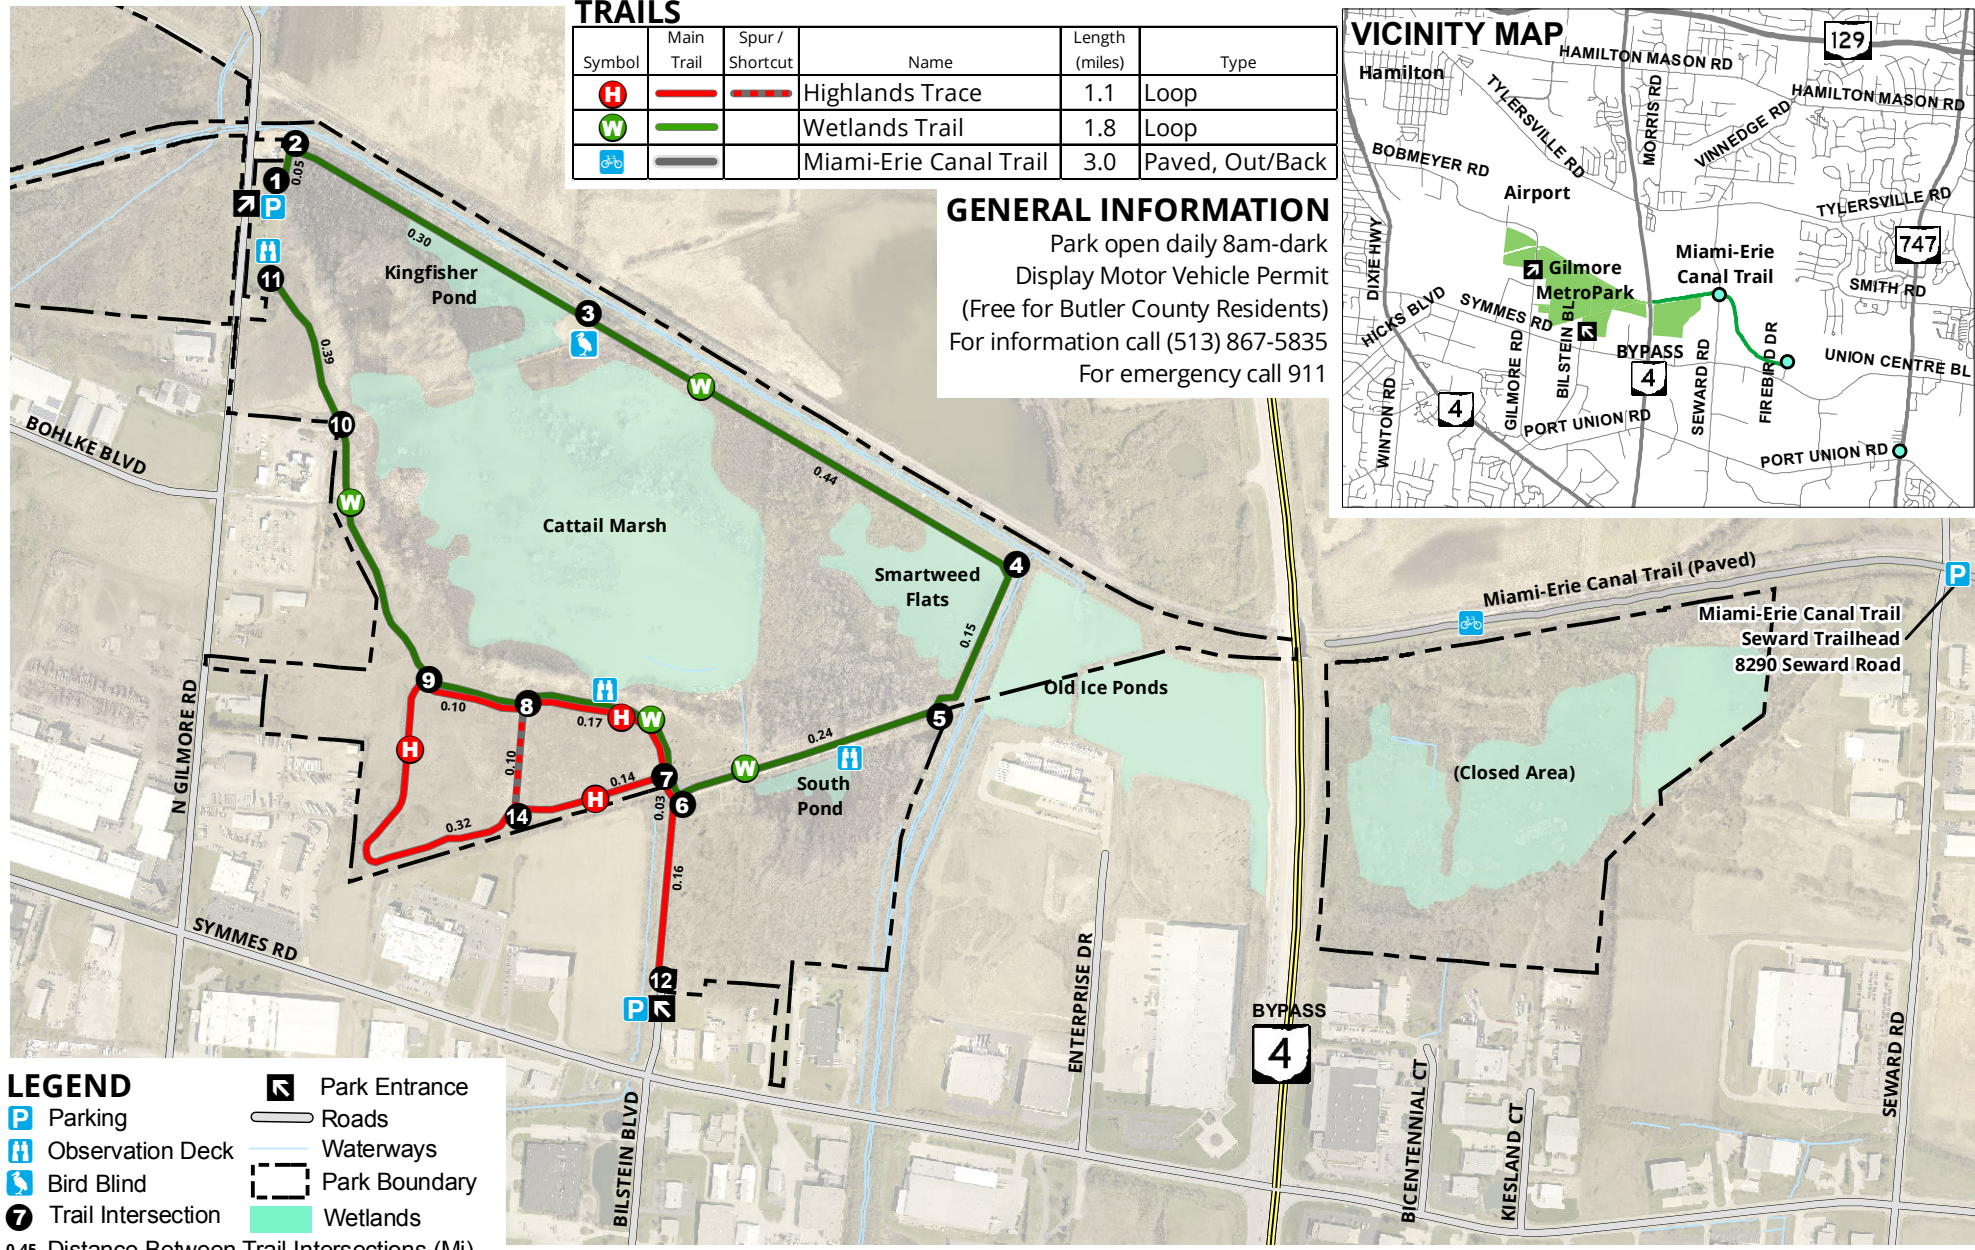

TRAILS

Symbol	Main Trail	Spur / Shortcut	Name	Length (miles)	Type
			Highlands Trace	1.1	Loop
			Wetlands Trail	1.8	Loop
			Miami-Erie Canal Trail	3.0	Paved, Out/Back

GENERAL INFORMATION
 Park open daily 8am-dark
 Display Motor Vehicle Permit
 (Free for Butler County Residents)
 For information call (513) 867-5835
 For emergency call 911

LEGEND

- Park Entrance
- Parking
- Observation Deck
- Bird Blind
- Trail Intersection
- Roads
- Waterways
- Park Boundary
- Wetlands

0.45 Distance Between Trail Intersections (Mi)

Gilmore MetroPark

Gilmore Road Entrance
 7950 Gilmore Road
 Hamilton, OH 45015

Bilstein Blvd. Entrance
 8300 Bilstein Blvd.
 Hamilton, OH 45015

2051 Timberman Road, Hamilton, OH 45013
 www.YourMetroParks.net (513) 867-5835