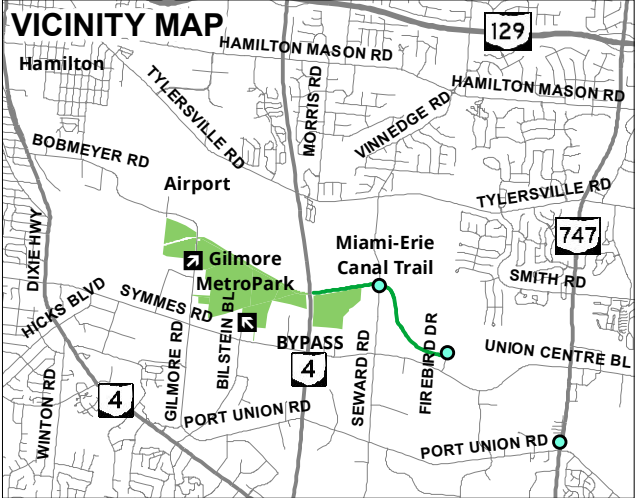

TRAILS

Symbol	Main Trail	Spur / Shortcut	Name	Length (miles)	Type
			Highlands Trace	1.1	Loop
			Wetlands Trail	1.8	Loop
			Miami-Erie Canal Trail	3.0	Paved, Out/Back

GENERAL INFORMATION
 Park open daily 8am-dark
 Display Motor Vehicle Permit
 (Free for Butler County Residents)
 For information call (513) 867-5835
 For emergency call 911

LEGEND

- Park Entrance
- Parking
- Observation Deck
- Bird Blind
- Trail Intersection
- Roads
- Waterways
- Park Boundary
- Wetlands

0.45 Distance Between Trail Intersections (Mi)

Gilmore MetroPark

Gilmore Road Entrance
 7950 Gilmore Road
 Hamilton, OH 45015

Bilstein Blvd. Entrance
 8300 Bilstein Blvd.
 Hamilton, OH 45015

2051 Timberman Road, Hamilton, OH 45013
 www.YourMetroParks.net (513) 867-5835