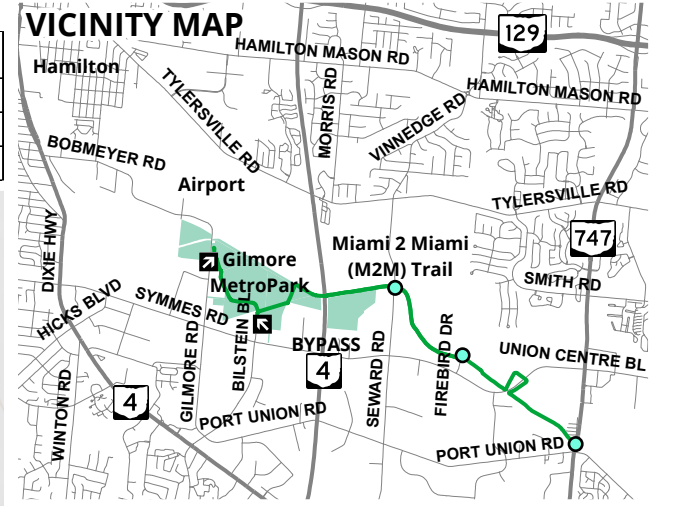

TRAILS

Symbol	Main Trail	Spur / Shortcut	Name	Length (miles)	Type
			Highlands Trace	0.7	Loop
			Wetlands Trail	0.8	2 mi loop via M2M
			Miami 2 Miami (M2M) Trail	4.5	Paved, Out/Back

- LEGEND**
- Park Entrance
 - Parking
 - Observation Deck
 - Bird Blind
 - Trail Intersection
 - Roads
 - Waterways
 - Park Boundary

Scan here to view this map in the OuterSpatial app!

Gilmore Ponds MetroPark

Gilmore Road Entrance
7950 Gilmore Road
Hamilton, OH 45015

Bilstein Blvd. Entrance
8300 Bilstein Blvd.
Hamilton, OH 45015

Park open daily 8am-dark
For information call (513) 867-5835
For emergency call 911

2051 Timberman Road, Hamilton, OH 45013
YourMetroParks.net (513) 867-5835

Background Credit: USGS The National Map, 2022.