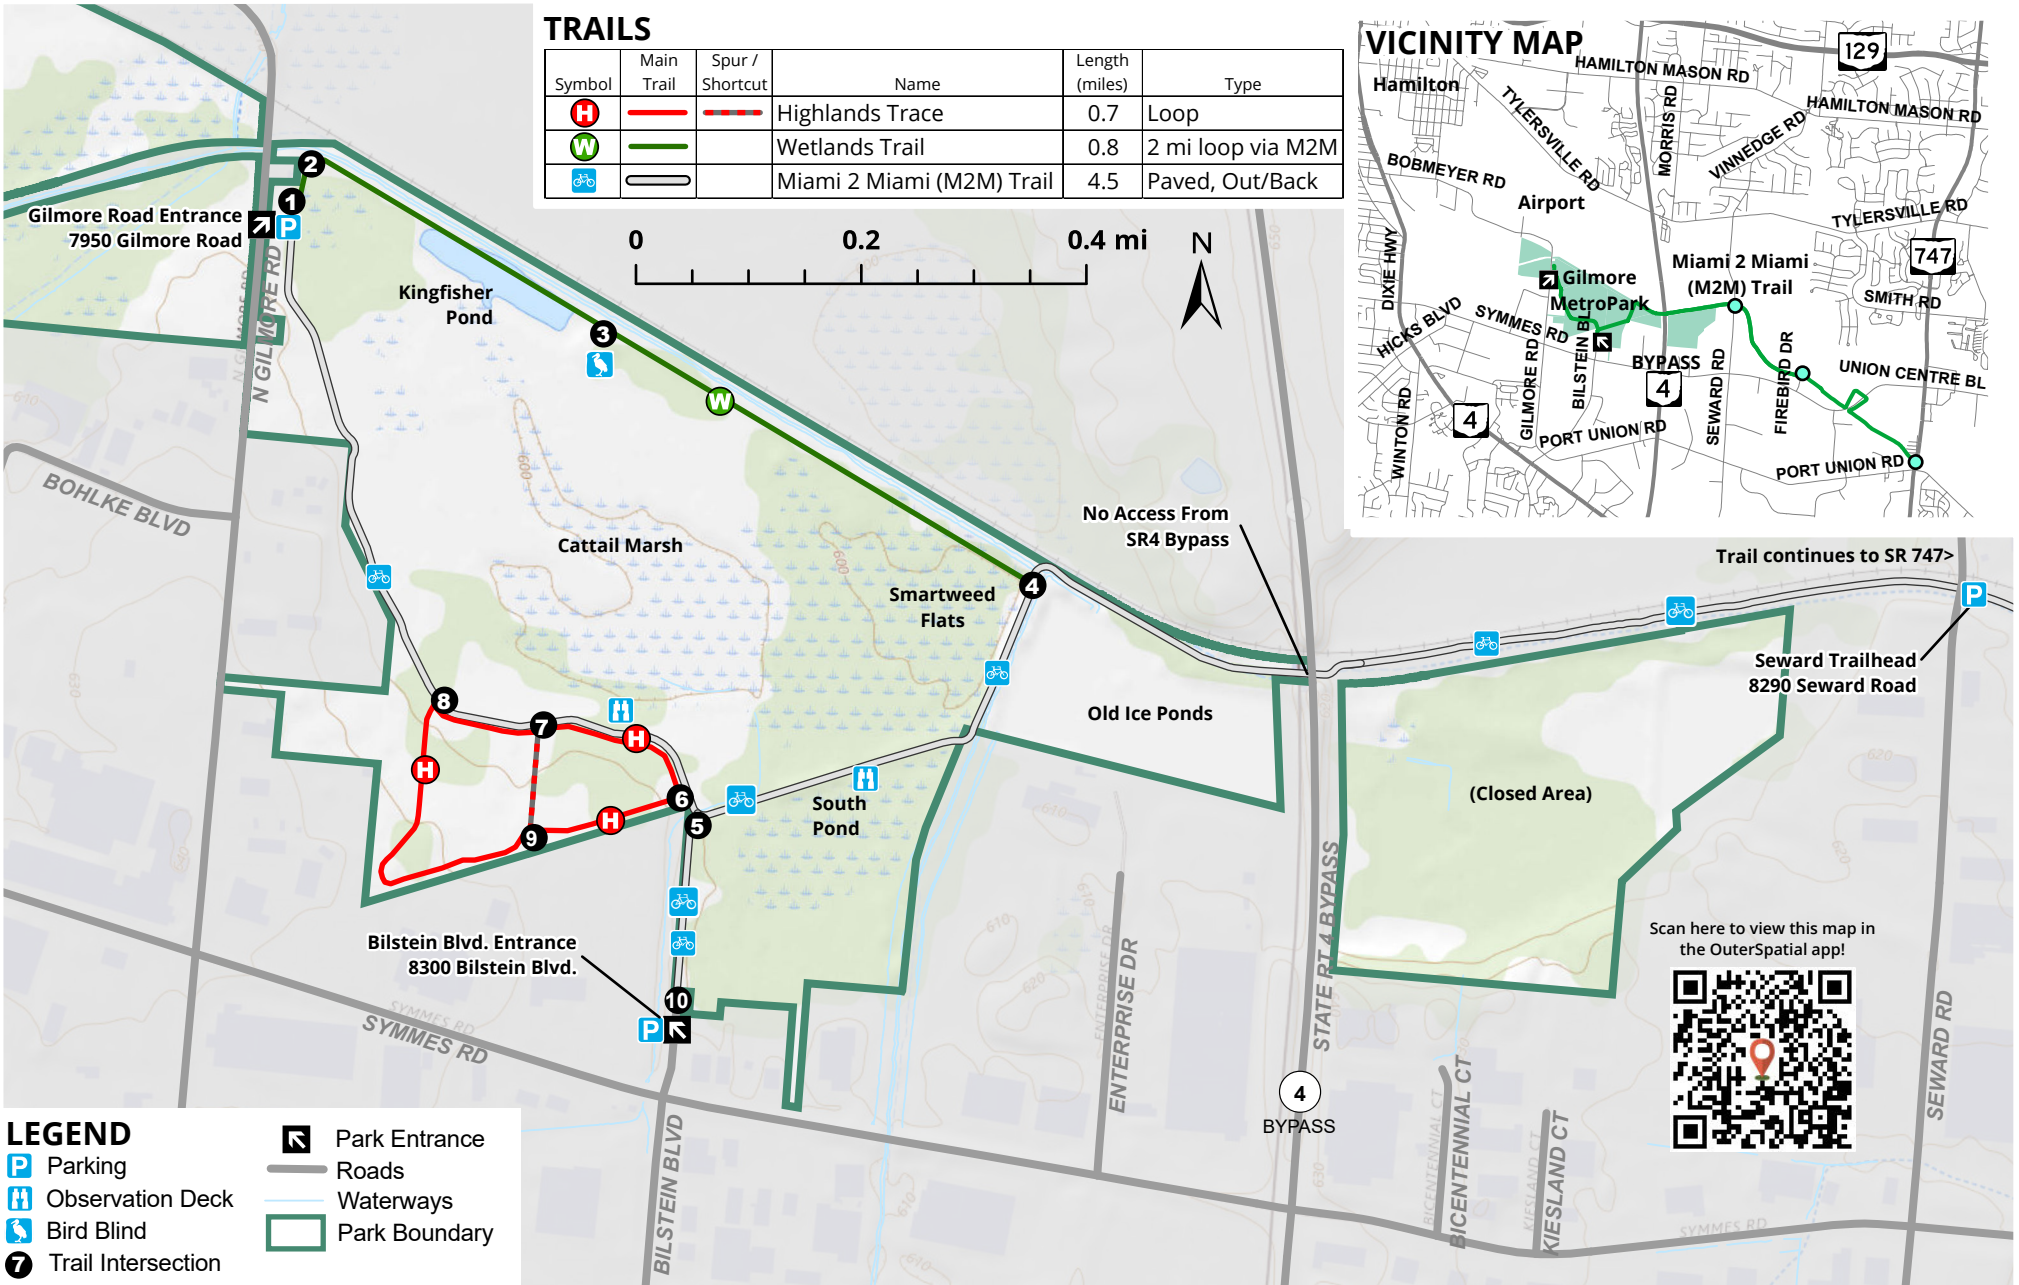

TRAILS

Symbol	Main Trail	Spur / Shortcut	Name	Length (miles)	Type
			Highlands Trace	0.7	Loop
			Wetlands Trail	0.8	2 mi loop via M2M
			Miami 2 Miami (M2M) Trail	4.5	Paved, Out/Back

- LEGEND**
- Park Entrance
 - Parking
 - Observation Deck
 - Bird Blind
 - Trail Intersection
 - Roads
 - Waterways
 - Park Boundary

Scan here to view this map in the OuterSpatial app!

Gilmore Ponds MetroPark

Gilmore Road Entrance
7950 Gilmore Road
Hamilton, OH 45015

Bilstein Blvd. Entrance
8300 Bilstein Blvd.
Hamilton, OH 45015

Park open daily 8am-dark
For information call (513) 867-5835
For emergency call 911

2051 Timberman Road, Hamilton, OH 45013
YourMetroParks.net (513) 867-5835

Background Credit: USGS The National Map, 2022.