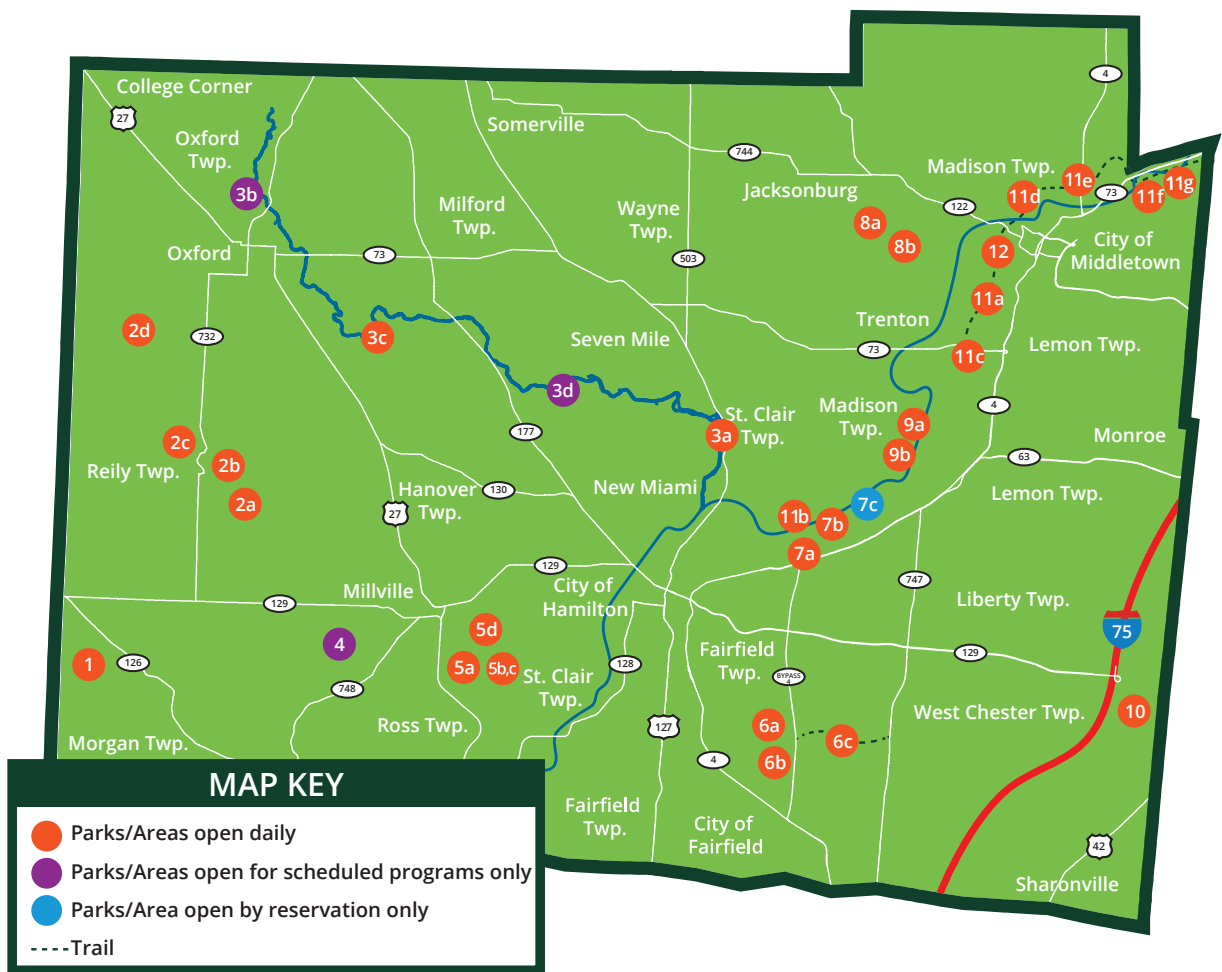

Can you find the items pictured below?

INTERPRETIVE SIGN

OAK TREE

MEADOW GRASS

POND WEED

RED BARN

MILKWEED

PINE CONE

MIRROR POND

BRIDGE

FOOTPRINT

513.867.5835 | YourMetroParks.net

Motor Vehicle Permit Required. FREE to Butler County Residents. Non-Residents \$5/daily or \$10/annually.

1. GOVERNOR BEBB METROPARK

1979 Bebb Park Lane Okeana OH 45053
Bebb Natural Area
Dry Fork Campground
Pioneer Village

2. INDIAN CREEK METROPARK

2a. Bunker Hill Cemetery
 5351 Reily-Millville Road Oxford OH 45056
2b. Oxford Road Area
 1899 Oxford-Reily Road (SR 732)
 Oxford OH 45056
2c. Springfield Road Area
 6500 Springfield Road Oxford OH 45056
2d. Pioneer Church
 3000 Indian Creek Road Oxford OH 45056

3. FOUR MILE CREEK METROPARK

3a. Antenen Preserve
 2385 Treiber Road Hamilton OH 45011
3b. Mill Race Area
 5911 Morning Sun Road Oxford OH 45056
3c. Sycamore Bluffs Area
 3742 Lanes Mills Road Hamilton OH 45011
3d. Davidson Woods Area
 1200 Hogue Road Hamilton OH 45013