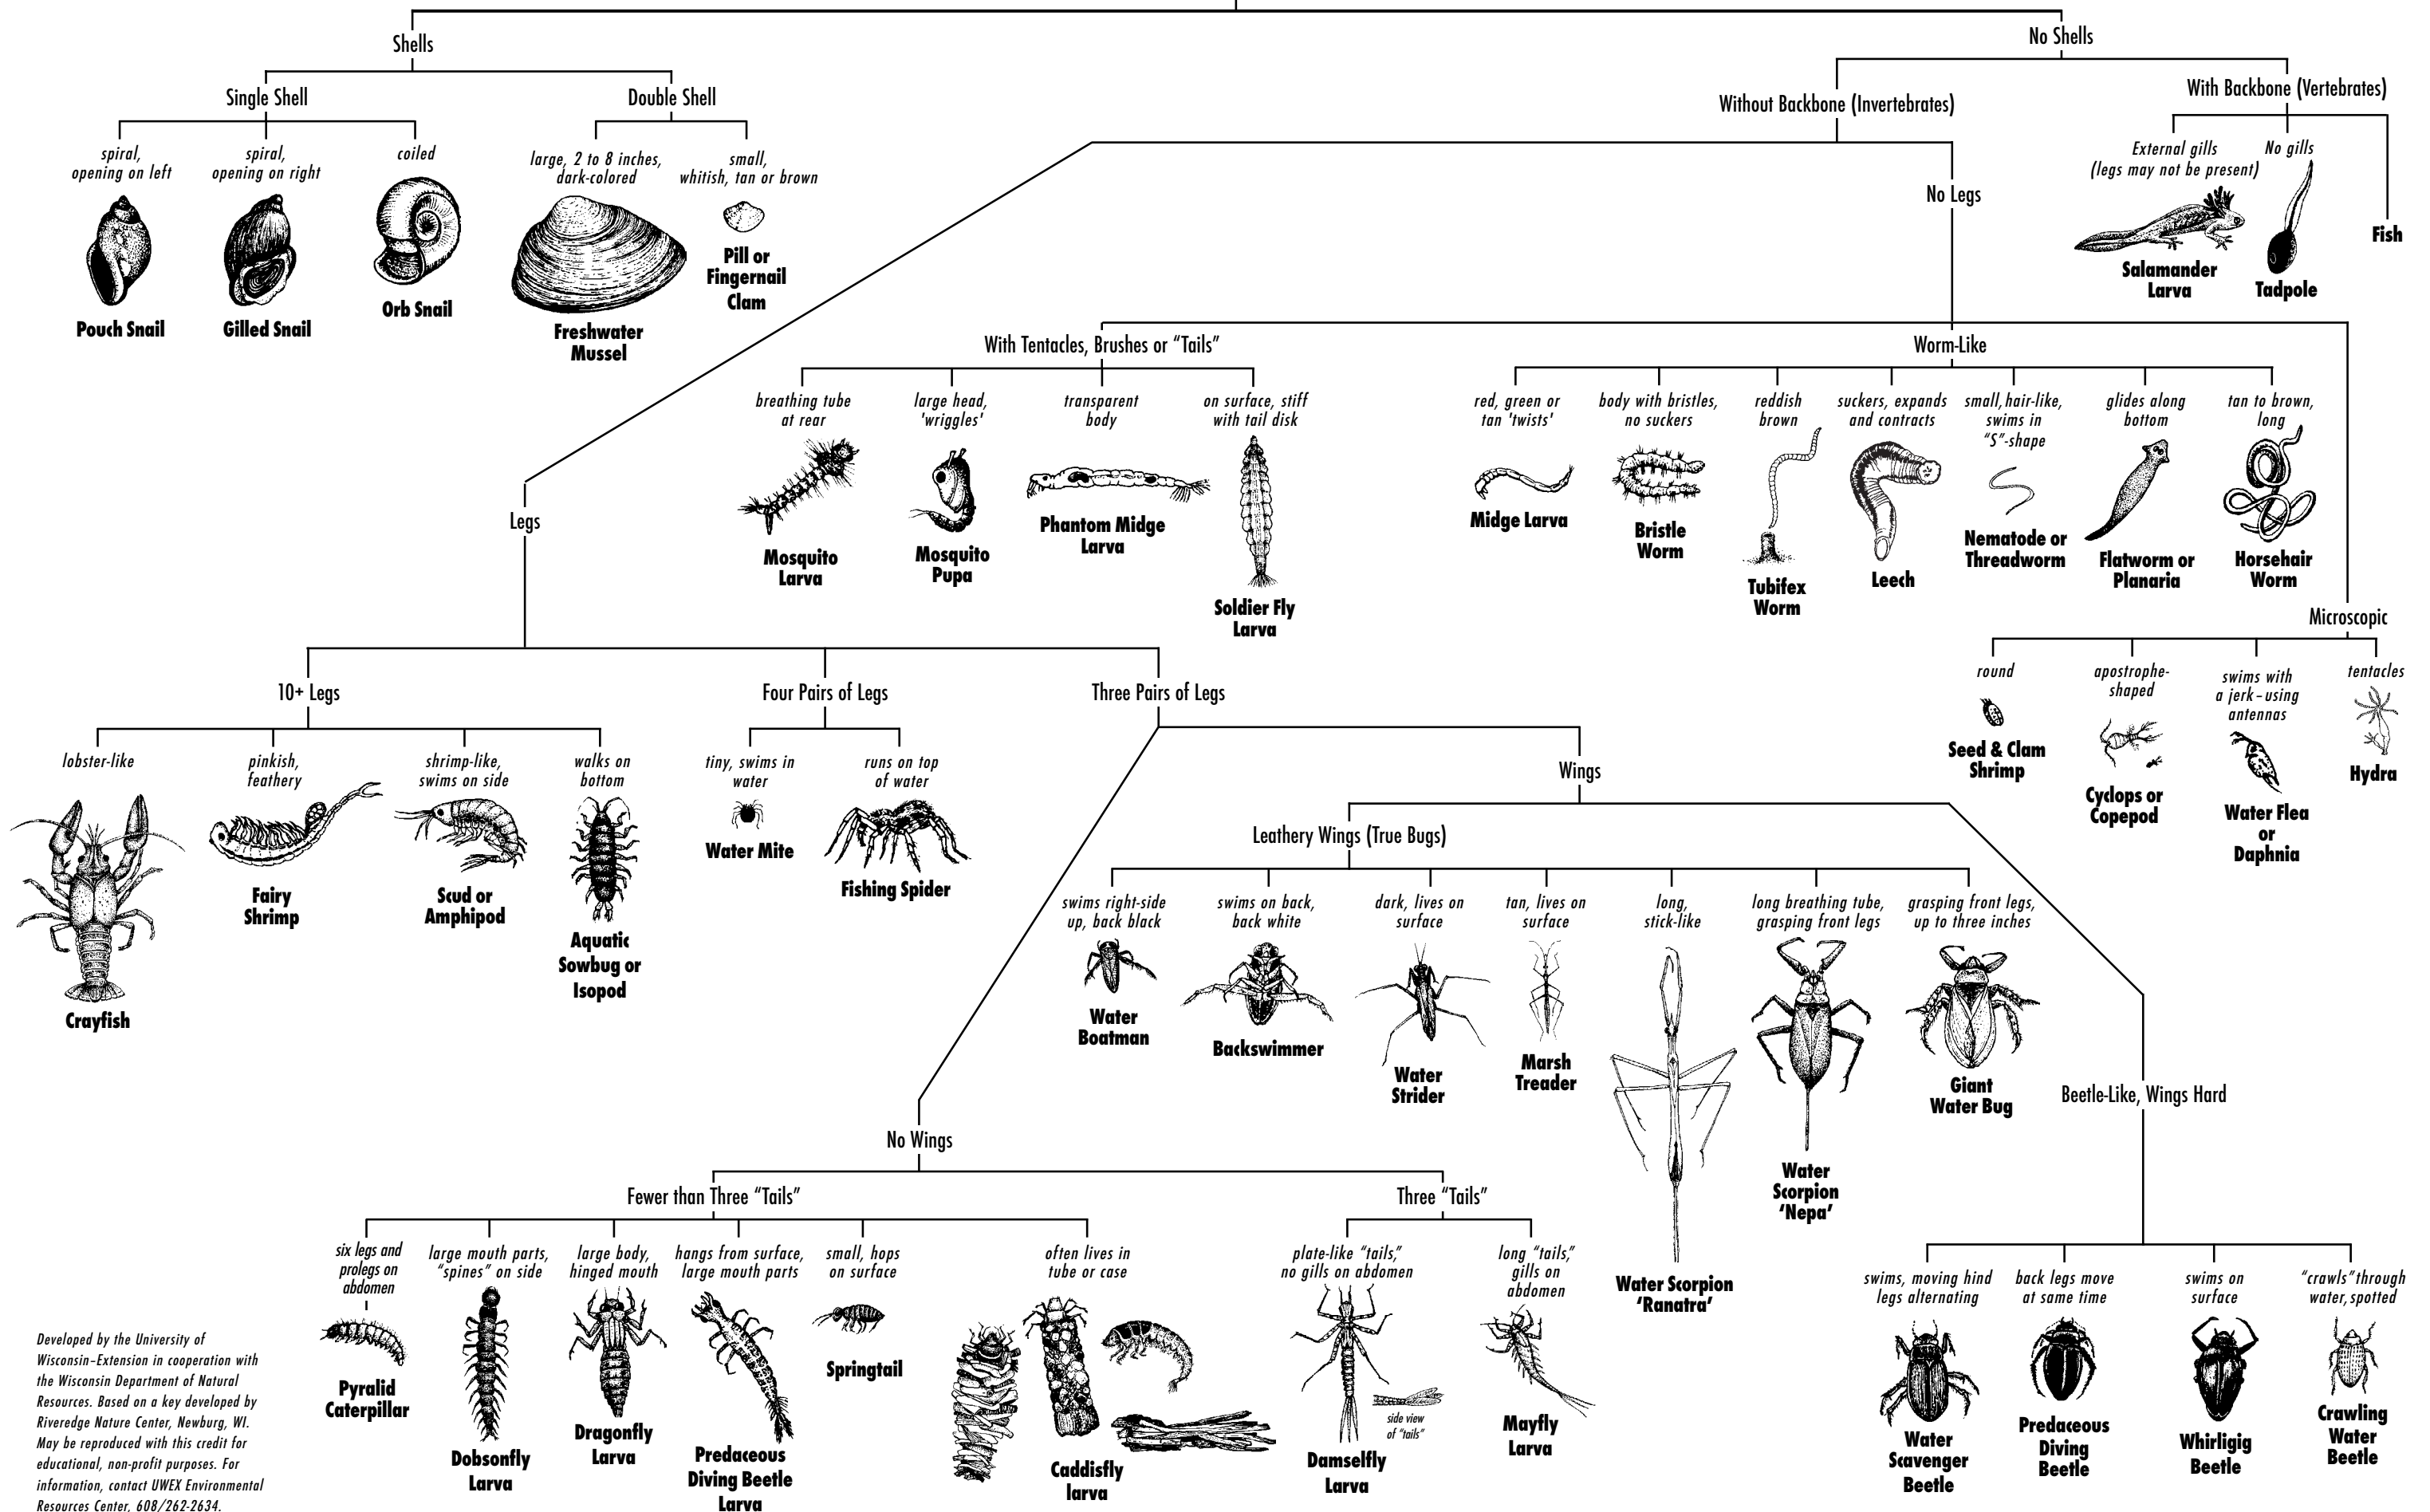

Key to Life in the Pond

(Sizes of illustrations are not proportional.)

Developed by the University of Wisconsin-Extension in cooperation with the Wisconsin Department of Natural Resources. Based on a key developed by Riveredge Nature Center, Newburg, WI. May be reproduced with this credit for educational, non-profit purposes. For information, contact UWEX Environmental Resources Center, 608/262-2634.